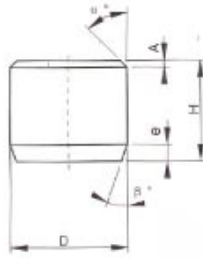

### Cemented Carbide Flat Top Button

Unit: mm

| Type             | D     | H   | A    | $\alpha^\circ$ | e   | $\beta^\circ$ |
|------------------|-------|-----|------|----------------|-----|---------------|
| CTC-JJP0807-E15  | 8.25  | 6.9 | 0.5  | 45             | 1.5 | 18            |
| CTC-JJP0908-E15  | 9.25  | 8.1 | 0.45 | 45             | 1.5 | 18            |
| CTC-JJP1010J-G15 | 10.2  | 10  | 2    | 45             | 1.5 | 45            |
| CTC-JJP1008-E16  | 10.25 | 8   | 0.5  | 45             | 1.6 | 18            |
| CTC-JJP1010-E16  | 10.25 | 9.5 | 0.5  | 45             | 1.6 | 18            |
| CTC-JJP1108-E15  | 11.25 | 8   | 0.5  | 45             | 1.5 | 18            |