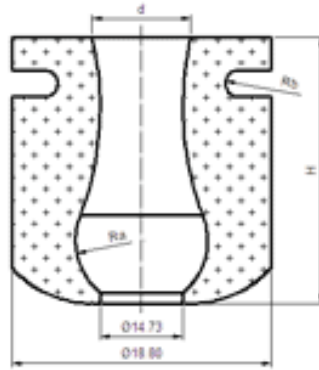

Cemented Carbide Nozzles

Unit: mm

Type	d	a	b
CTC-N04-24	2.4	15.8	3.2
CTC-N04-22	3.2	15.8	3.2
CTC-N04-48	4.8	15.8	3.2
CTC-N04-64	6.4	19	6.3
CTC-N04-71	7.1	19	9.5
CTC-N04-87	8.7	19	9.5
CTC-N04-103	10.3	19	9.5
CTC-N04-111	11.1	15.8	9.5