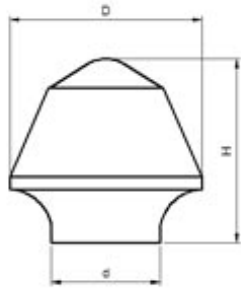

Cemented Carbide Parabolic Button

Unit: mm

Type	D	H	d
CTC-GEW-90003	18	17	10