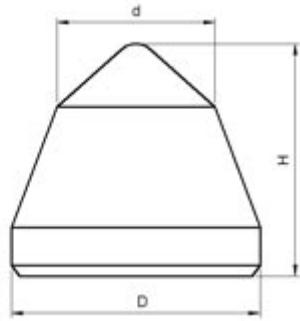

Cemented Carbide Parabolic Button

Unit: mm

Type	D	H	d
CTC-GEW-92002	16	15	10