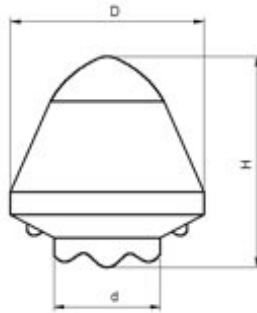

Cemented Carbide Parabolic Button

Unit: mm

Type	D	H	d
CTC-GEW-92003	16	17.5	9