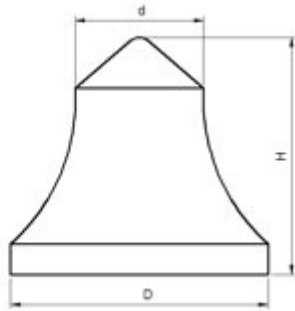

Cemented Carbide Parabolic Button

Unit: mm

Type	D	H	d
CTC-GEW-97002	16	15	8