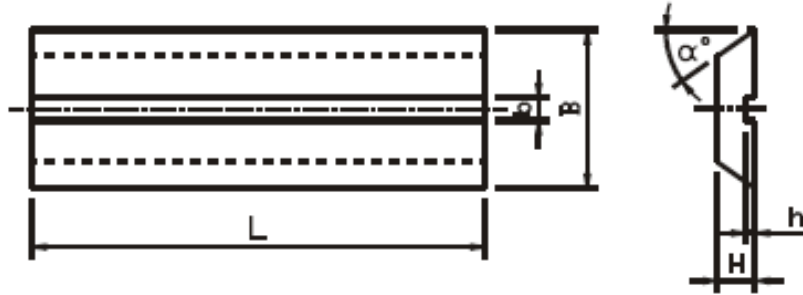

Cemented Carbide Portable Planer

Unit: mm

Type	L	W	T
CTC-T78×5.5×1.1	78	5.5	1.1
CTC-T80×5.5×1.1	80	5.5	1.1
CTC-T82×5.5×1.1	82	5.5	1.1